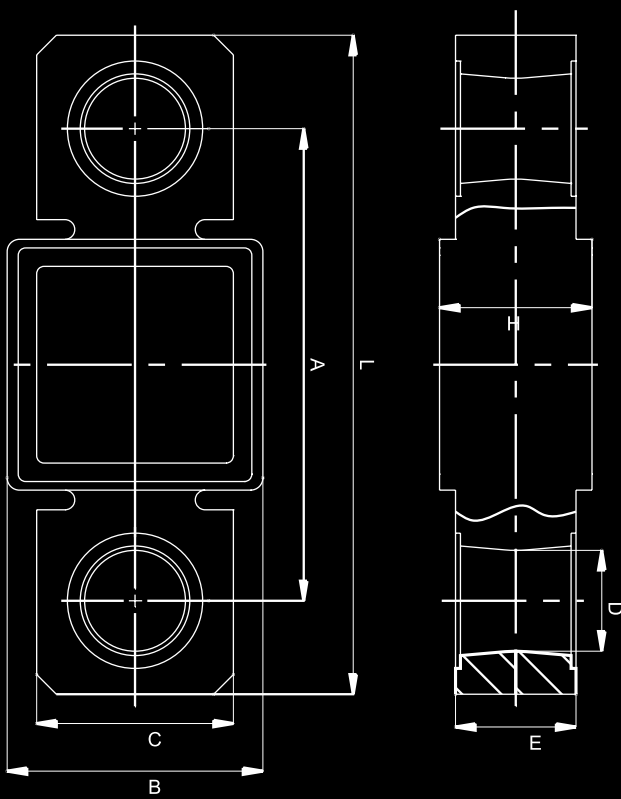

Compuload

CLY Load Indicator Crane Scale

Non wireless model

Wireless model

The Compuload CLY series of digital Load Indicator Crane Scales, offers the user a simple and easy method to weigh goods in a lifting / tension application, with capacities up to 50 ton.

A standard 6 digit x 18mm LCD backlight display makes for easy reading of the displayed weight. With 24 hours of continuous operation with-out backlighting turned on and standard Zero, Tare, and Stable functions makes this a very simple to use scale. The Compuload Load Indicator Crane Scale is able to read weights in Kg, KN & Klb and displays the gross and net weight.

Nata calibration and test reports, Carry cases model specific.

Compuload
On Board Weighing Systems

Key Features

- 6 capacities from
3 ton x 1kg
5 ton x 2kg
10 ton x 5kg
20 ton x 10kg
30 ton x 10kg
50 ton x 20kg
- Robust strong tool steel construction
- 18mm x 6-digit LCD Backlight display
- Portable tension weighing
- Simple operation
- Wireless model
- Non wireless model available

Accuracy	0.1% F.S
Zeroing Range	100% F.S
Maximum Safe Load	100% F.S
Time to stable reading	8s
Display	6 digit x 18mm LCD Display with backlighting
Operating temperature	-10°C to + 45°C
Low Voltage Indicator	Low voltage indicator icon turns on when the scale power supply voltage is low